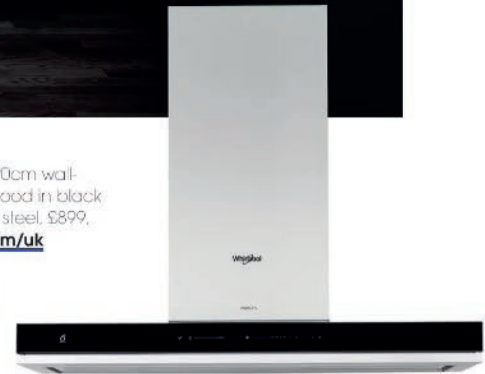

iQ300 LC97AFM50B wall-mounted cooker hood in clear glass 90cm, £639, Siemens, [siemens-home.bsh-group.com](http://siemens-home.bsh-group.com)

shopping edit

Lumina NRS wall-mounted hood, from £1600, Falmec, [falmec.uk](http://falmec.uk)

N 90 D95IMT1N0B 90cm wall-mounted cooker hood in black glass and stainless steel, £899, Neff, [neff-home.com/uk](http://neff-home.com/uk)