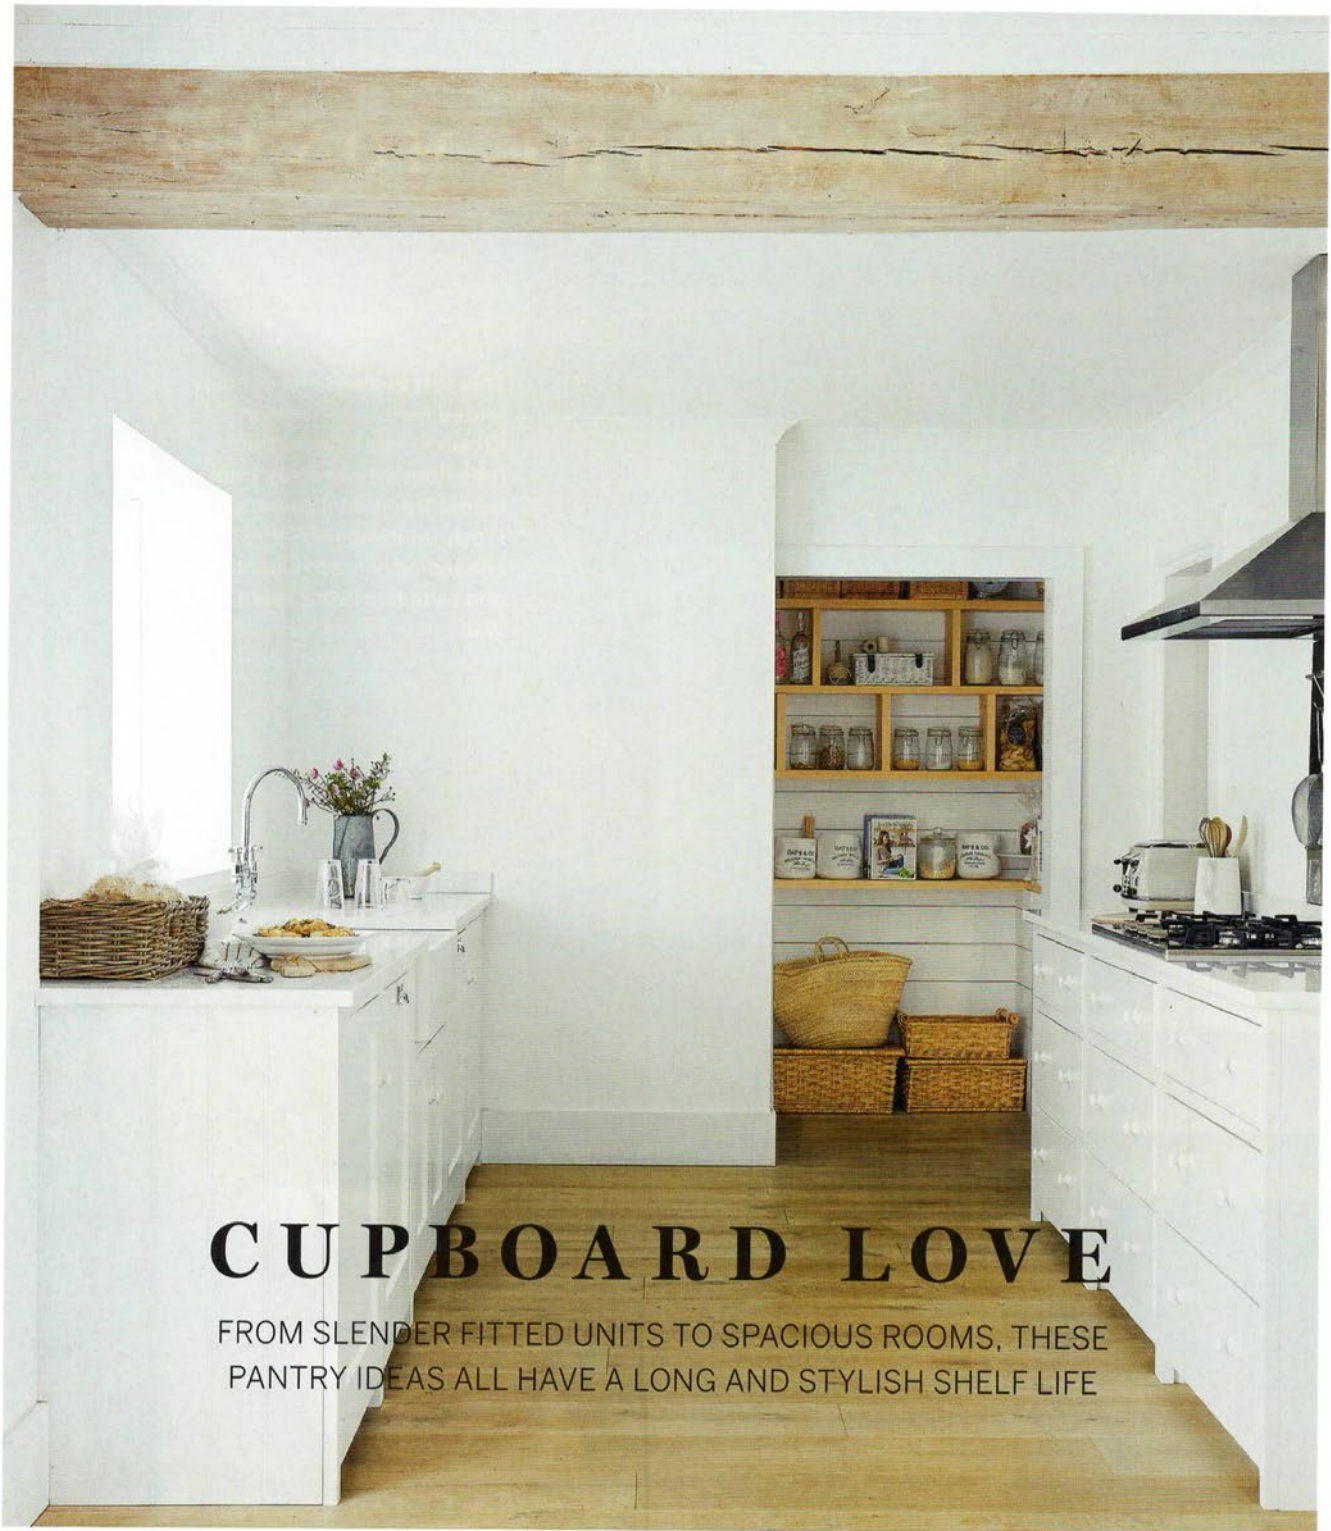

## CUPBOARD LOVE

FROM SLENDER FITTED UNITS TO SPACIOUS ROOMS, THESE PANTRY IDEAS ALL HAVE A LONG AND STYLISH SHELF LIFE

### PURE AND SIMPLE

Brilliant white walls and cabinetry enliven this country-style kitchen, softened by the muted grey wash on the wooden beam. To keep a kitchen as pared-back and clutter-free as this, separate storage in the form of a walk-in pantry relieves the need for shelves or wall-hung cupboards. Notice the planked back wall – this subtle decorative change marks out the more functional use of this area, but painted in the same shade as the walls it fits seamlessly into the room's design. Leaving the entrance open requires some discipline – the shelves on show are for visually pleasing items or ingredients decanted into Kilner jars, while less attractive appliances and packaging can be tucked around the corner.