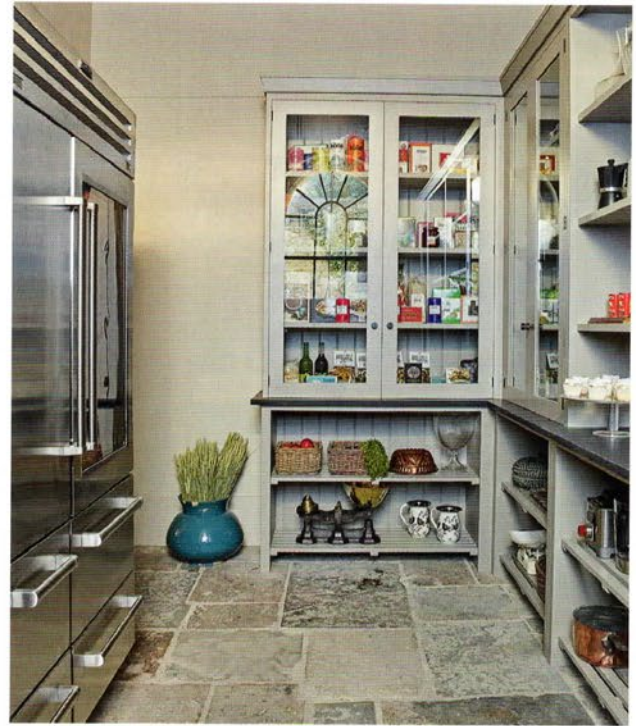

## CUPBOARD LOVE

FROM SLENDER FITTED UNITS TO SPACIOUS ROOMS, THESE PANTRY IDEAS ALL HAVE A LONG AND STYLISH SHELF LIFE

### PURE AND SIMPLE

Brilliant white walls and cabinetry enliven this country-style kitchen, softened by the muted grey wash on the wooden beam. To keep a kitchen as pared-back and clutter-free as this, separate storage in the form of a walk-in pantry relieves the need for shelves or wall-hung cupboards. Notice the planked back wall – this subtle decorative change marks out the more functional use of this area, but painted in the same shade as the walls it fits seamlessly into the room's design. Leaving the entrance open requires some discipline – the shelves on show are for visually pleasing items or ingredients decanted into Kilner jars, while less attractive appliances and packaging can be tucked around the corner.

### INTO THE BLUE

With door insides painted to match the kitchen's blue accents (above left), this pantry feels like part of the space when open – particularly clever, as the Day True design has a sink and boiling water tap and doubles as a drinks station.