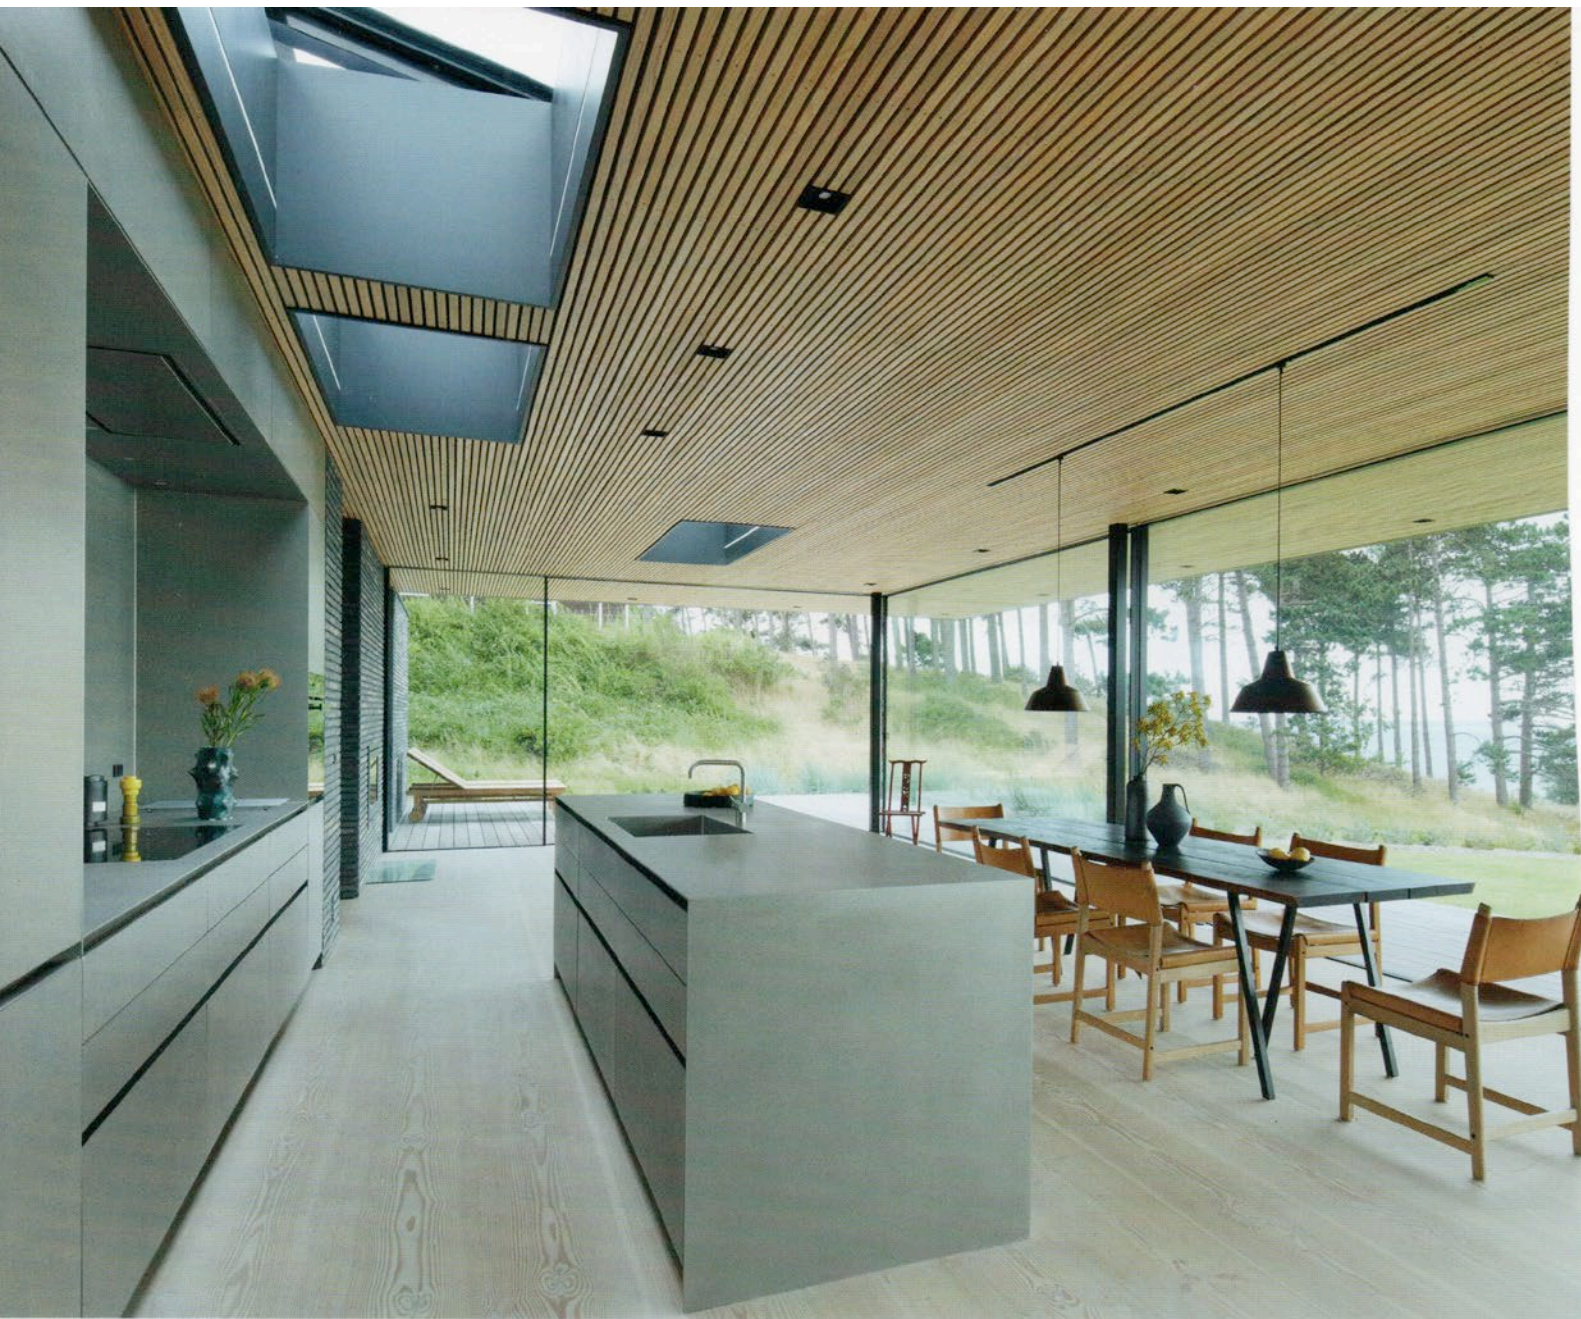

At the earliest stage to keep