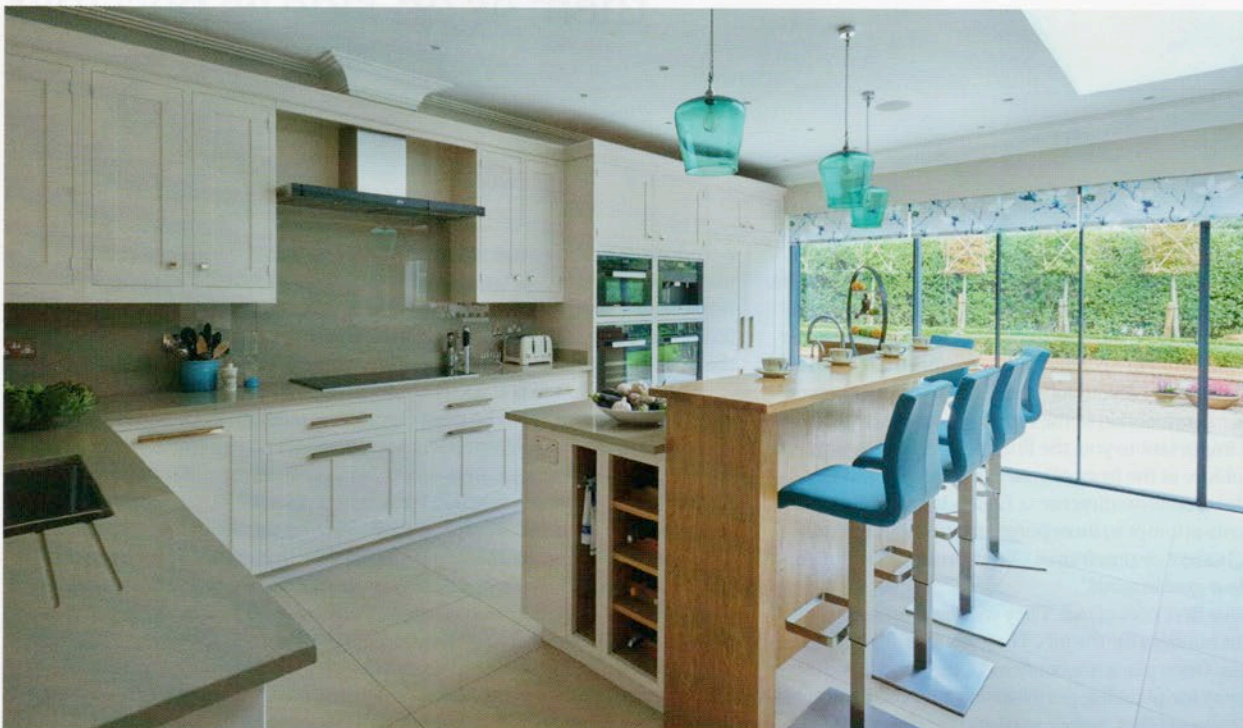

GLASS ACT

Above Walls of glass bring the outside into this extension by Eggersmann, added to the exterior of the property. The scheme features cabinetry and surfaces in 5mm Silvertouch hot-rolled steel. Prices are from £40,000

OPEN SECRET

Left An extension is a great opportunity to make the most of garden views and to connect your inside and outside space. This serene scheme features McCarron & Co's hand-painted Brompton kitchen with oak-detailed breakfast bar. Bespoke kitchens start from £35,000